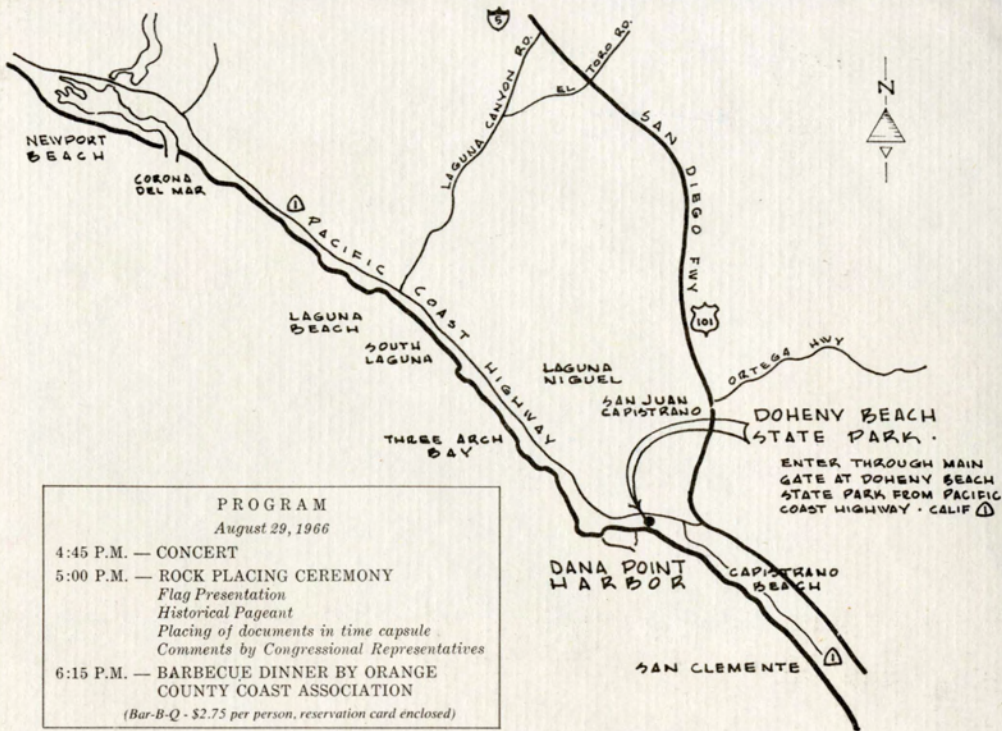

No park admission charge for those attending ceremony.